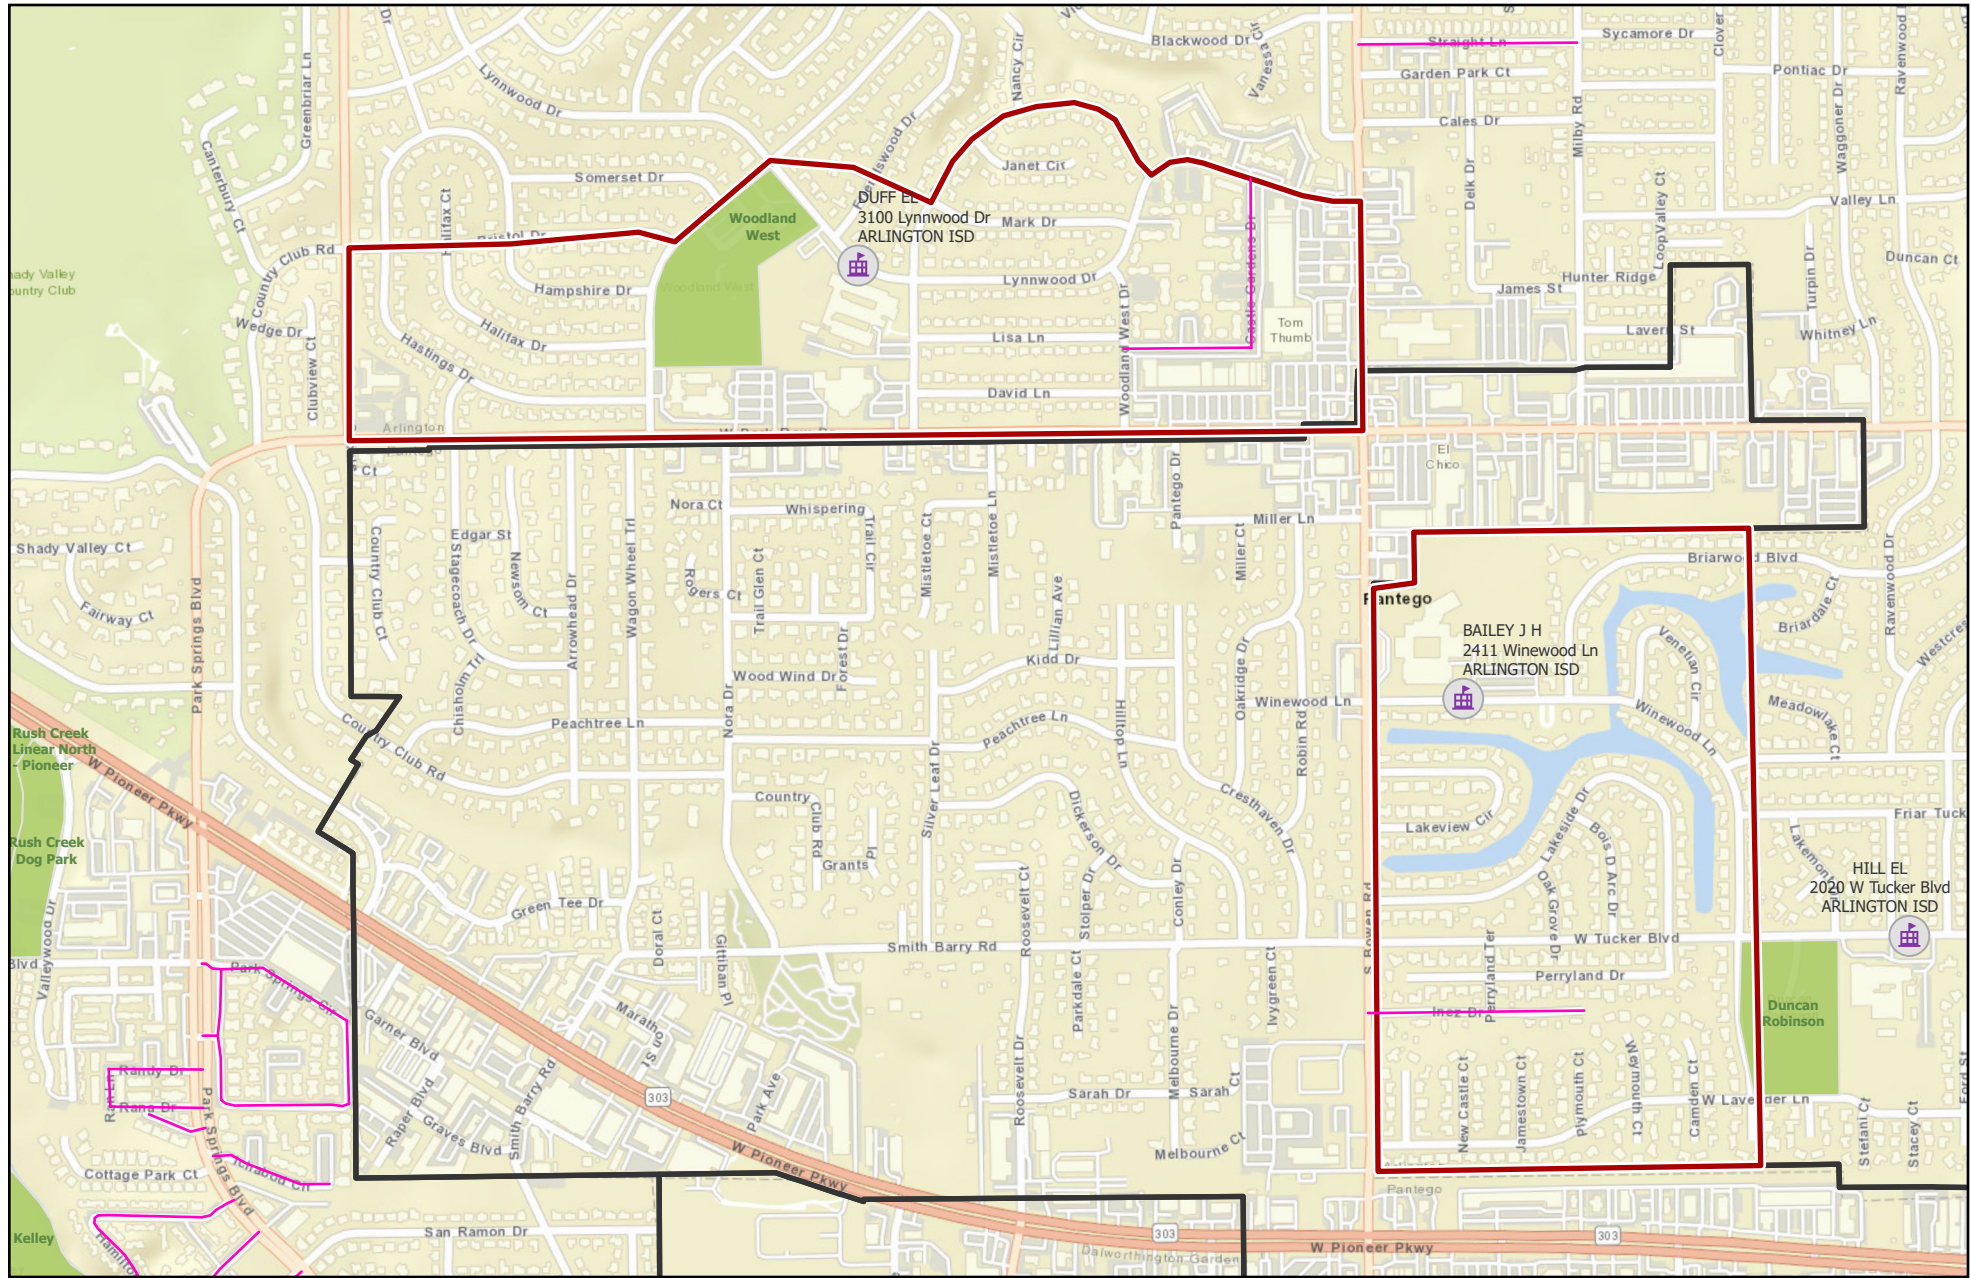

# Targeted Ground Spraying Area Peachtree Lane at Silver Leaf Drive

-  School
-  City Boundary
-  Private Streets
-  Park Property
-  Targeted Spray Area